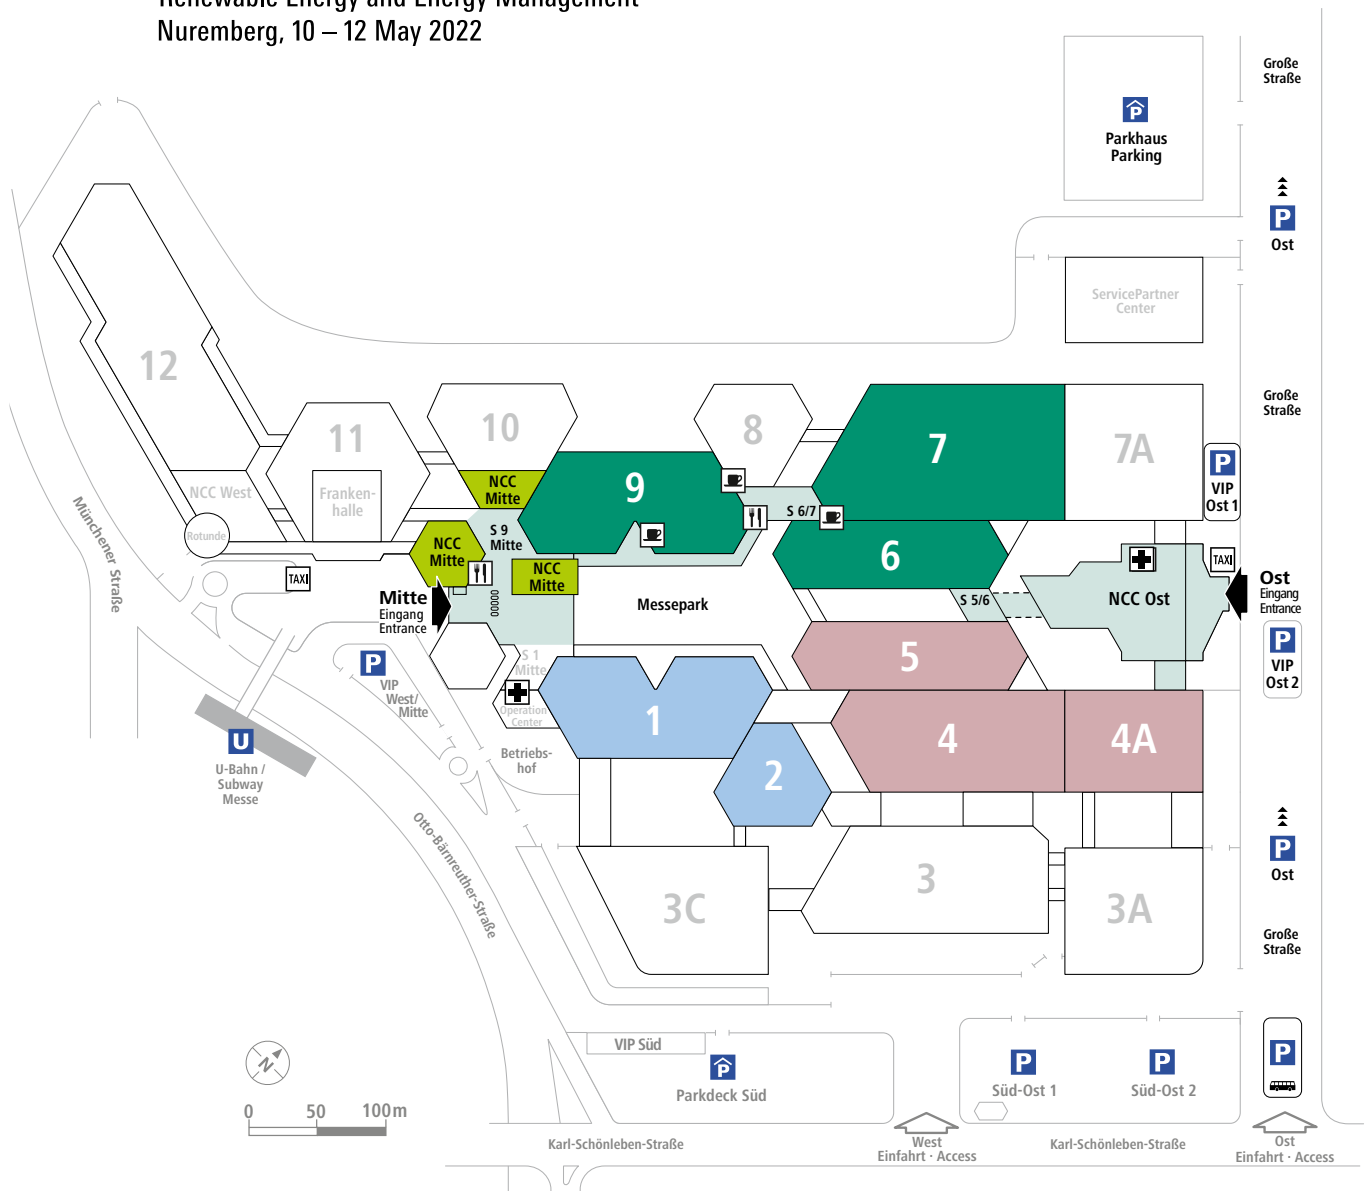

International Exhibition and Conference  
for Power Electronics, Intelligent Motion,  
Renewable Energy and Energy Management  
Nuremberg, 10 – 12 May 2022

■ PCIM Europe 2022

■ Eingänge und Servicebereiche  
Entrances and Services