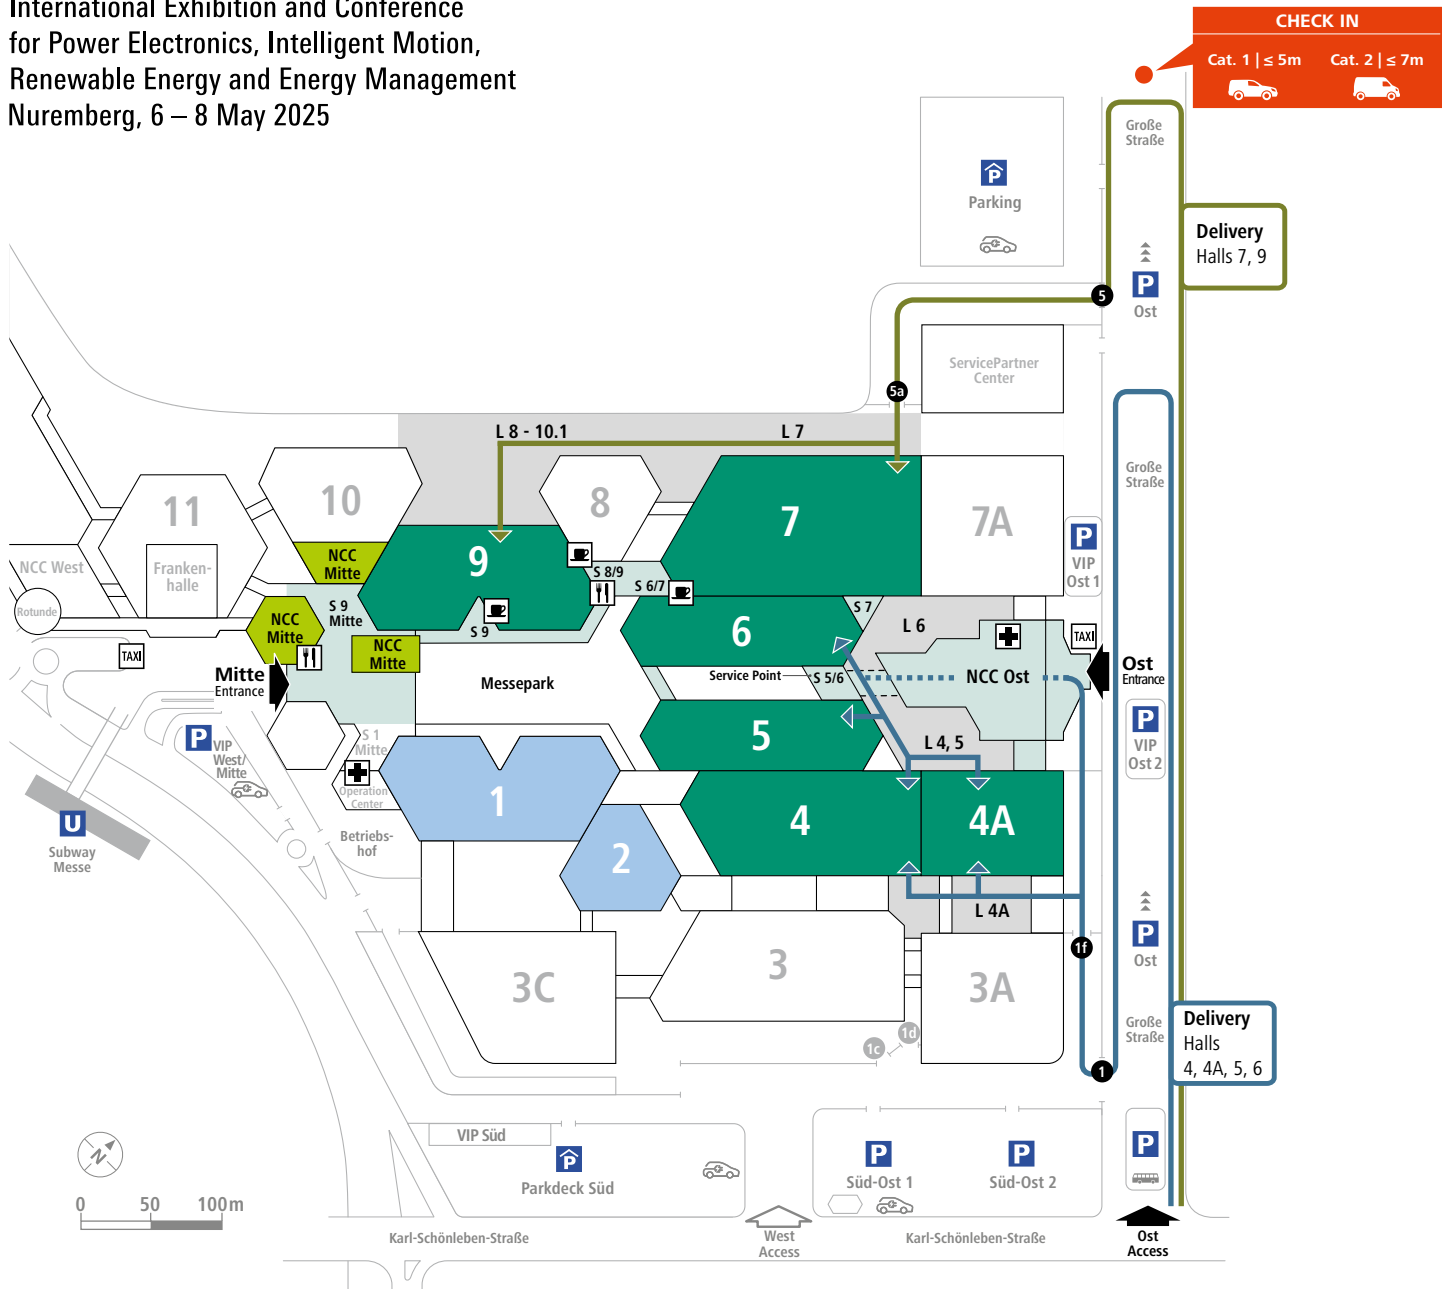

International Exhibition and Conference  
for Power Electronics, Intelligent Motion,  
Renewable Energy and Energy Management  
Nuremberg, 6 – 8 May 2025

- PCIM Expo
- PCIM Conference
- SENSOR + TEST
- L = Loading yard
- Entrances and Services
- X = Gate

For entry into the loading yards, booking of a time slot and the associated logistics service is necessary. All necessary information will be sent to you in good time as part of the exhibitor documents from Mesago Messe Frankfurt GmbH.